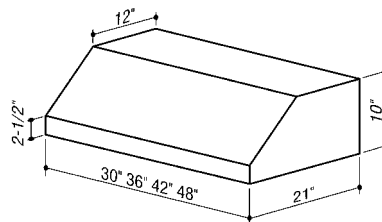

Ten HVI certified, ducted blower options

INTERNAL		EXTERNAL*			
CFM (H/V)	Model	EXTERIOR CFM	Model	IN-LINE CFM	Model
900/850	P8**	1500	336	1100	HLB11
500/460	P5	1200	335	800	HLB9
		900	332H	600	HLB6
		600	331H	280	HLB3